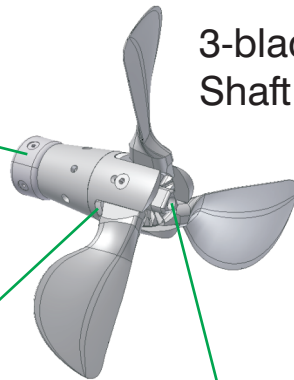

2-blade
Saildrive

Ø15"-16,5" #1552000000
 Ø18"-20" #1553000000
 Ø22"-26" #1554000000
 Ø28"-30" #1555000000

3-blade
Shaft

Ø15"-16,5" #1407710000
 Ø18"-20" #1407510000
 Ø22"-26" #1407610000
 Ø28"-30" #1409710000

+

Ø15"-16,5" #1407210000
 Ø18"-20" #1407310000
 Ø22"-26" #1407410000
 Ø28"-30" #1407451100

=

Ø15"-16,5" #1472100000
 Ø18"-20" #1473510000
 Ø22"-26" #1474610000
 Ø28"-30" #1412610000

3-blade
Saildrive

Ø15"-16,5" #15527500
 Ø18"-20" #15539500