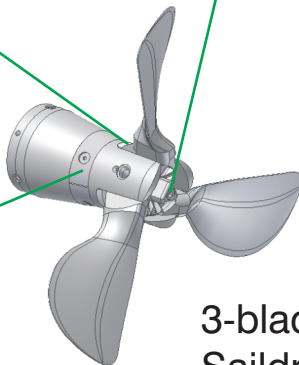

2-blade
Saildrive

Ø15"-16,5" #1552000000
 Ø18"-20" #1553000000
 Ø22"-26" #1554000000
 Ø28"-30" #1555000000

3-blade
Shaft

Ø15"-16,5" #1407710000
 Ø18"-20" #1407510000
 Ø22"-26" #1407610000
 Ø28"-30" #1409710000

+

Ø15"-16,5" #1407210000
 Ø18"-20" #1407310000
 Ø22"-26" #1407410000
 Ø28"-30" #1407451100

=

Ø15"-16,5" #1472100000
 Ø18"-20" #1473510000
 Ø22"-26" #1474610000
 Ø28"-30" #1412610000

3-blade
Saildrive

Ø15"-16,5" #15527500
 Ø18"-20" #15539500